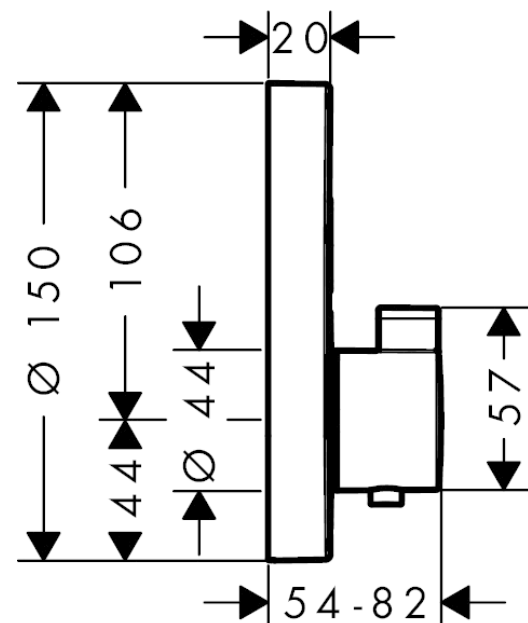

ShowerSelect S

Thermostatic mixer for concealed installation for 2 functions

Surfaces: **chrome** Article Number: **15743000**

Description

product features

- 2 outlets
- simultaneous use of several outlets
- Select push-button on/off control for 2 outlets
- safety lock at 40° C
- flow rate hand shower connection at 0.3 MPa: 23 l/min
- flow rate upper outlet: 25 l/min
- operating pressure: min. 0.1 MPa/max. 1.0 MPa

Mandatory Accessoires

- Basic set iBox universal (#01800XXX)
- iBox universal Basic with pre-mounted angle connection G1/2 (#01810XXX)

Optional Accessoires

- Extension element Ø 150 mm (#13597XXX)
- iBox universal basic set extension 25 mm (#13595XXX)

Technology

Product image

Scale drawing

ShowerSelect S

Thermostatic mixer for concealed installation for 2 functions

Surfaces: **chrome** Article Number: **15743000**

Flowchart